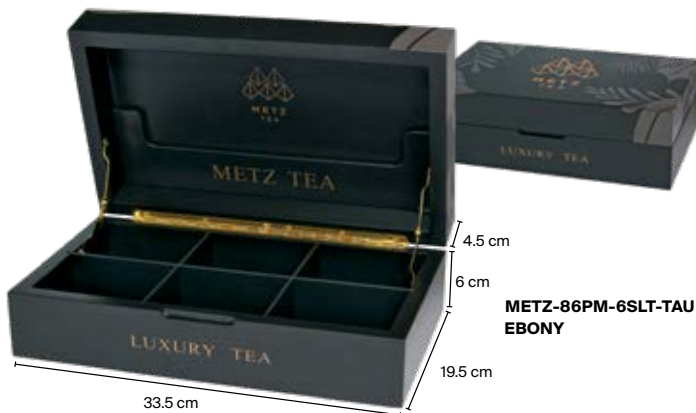

**METZ-86PM-6SLT-TAU
EBONY**